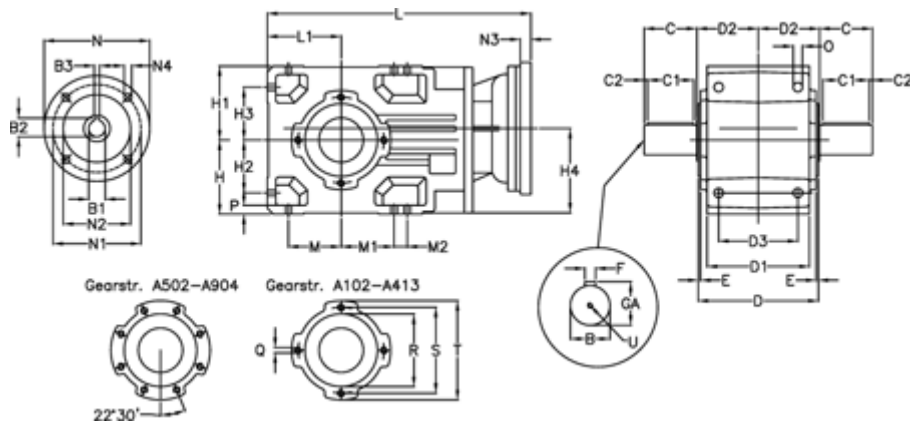

Article number: 29600201412235
 Description: Bevel helical gearbox
 A202UD-14,1-P90B5

Measures

B = 30	D1 = 110	H1 = 80	M2 = 0	Q = M8x15
B1 = 24	D2 = 73	H2 = 60.0	N = 200	R = 95
B2 = 27.3	D3 = 90	H3 = 60.0	N1 = 165	S = 115
B3 = 8	Description = A202UD-xx-P90 B5	H4 = 93.0	N2 = 130	T = 140
C = 60	E = 3.0	L = 325.5	N3 = 0	U = M10x22
C1 = 50	F = 10	L1 = 80	N4 = M10x12	
C2 = 5.0	GA = 33.0	M = 60.0	O = 9.5	
D = 136	H = 80	M1 = 60.0	P = 9	